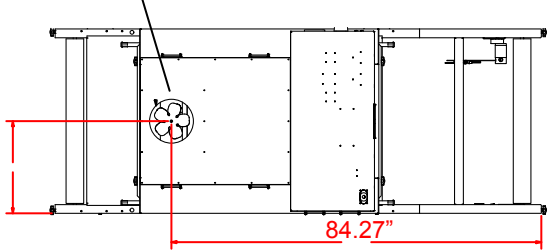

TRX-3609

10" EXHAUST DUCT

TRX-3611

10" EXHAUST DUCT

TRX-3615

10" EXHAUST DUCT

TRX-4811

240V, 76A, 1Ø, 4 line
208V, 44A, 3Ø, 4 line

10" EXHAUST DUCT

TRX-4815

208V, 66A, 3Ø, 4 line

10" EXHAUST DUCT

TRX-6015

208V, 82A, 3Ø, 4 line

10" EXHAUST DUCT