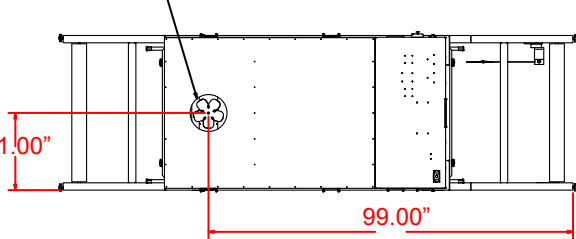

TRX-3609

10" EXHAUST DUCT

TRX-3611

10" EXHAUST DUCT

TRX-3615

10" EXHAUST DUCT

TRX-4811

240V, 76A, 1Ø, 4 line
208V, 44A, 3Ø, 4 line

10" EXHAUST DUCT

TRX-4815

208V, 66A, 3Ø, 4 line

10" EXHAUST DUCT

TRX-6015

208V, 82A, 3Ø, 4 line

10" EXHAUST DUCT