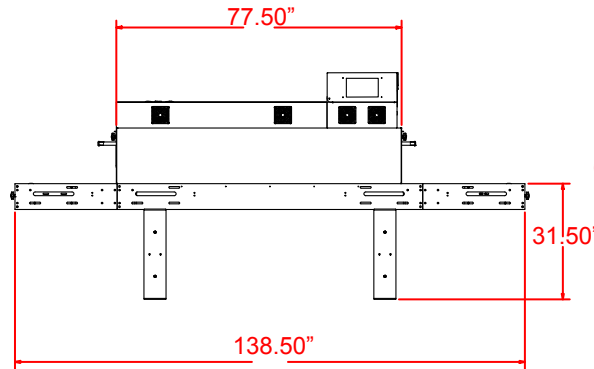

TRX-3609

10" EXHAUST DUCT

TRX-3611

10" EXHAUST DUCT

TRX-3615

10" EXHAUST DUCT

TRX-4811

240V, 76A, 1Ø, 4 line
208V, 44A, 3Ø, 4 line

10" EXHAUST DUCT

TRX-4815

208V, 66A, 3Ø, 4 line

10" EXHAUST DUCT

TRX-6015

208V, 82A, 3Ø, 4 line

10" EXHAUST DUCT