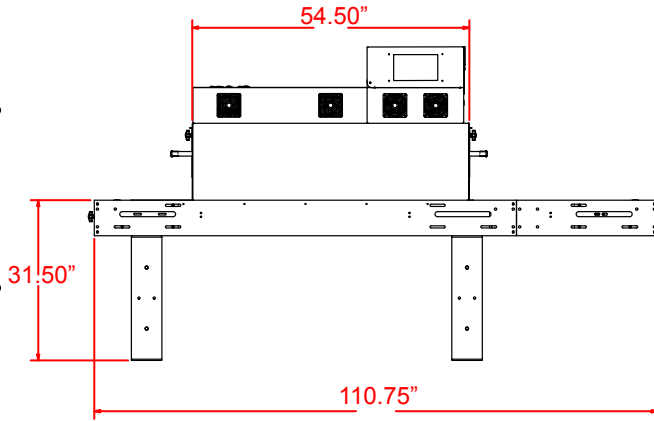

TRX-3609

10" EXHAUST DUCT

TRX-3611

10" EXHAUST DUCT

TRX-3615

10" EXHAUST DUCT

TRX-4811

240V, 76A, 1Ø, 4 line
208V, 44A, 3Ø, 4 line

10" EXHAUST DUCT

TRX-4815

208V, 66A, 3Ø, 4 line

10" EXHAUST DUCT

TRX-6015

208V, 82A, 3Ø, 4 line

10" EXHAUST DUCT