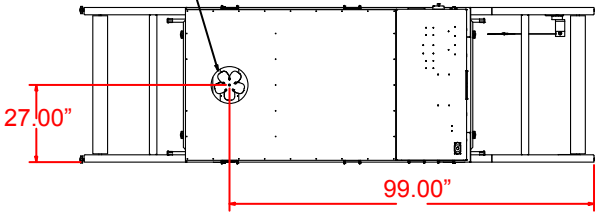

TRX-3609

10" EXHAUST DUCT

TRX-3611

10" EXHAUST DUCT

TRX-3615

10" EXHAUST DUCT

TRX-4811

240V, 76A, 1Ø, 4 line
208V, 44A, 3Ø, 4 line

10" EXHAUST DUCT

TRX-4815

208V, 66A, 3Ø, 4 line

10" EXHAUST DUCT

TRX-6015

208V, 82A, 3Ø, 4 line

10" EXHAUST DUCT