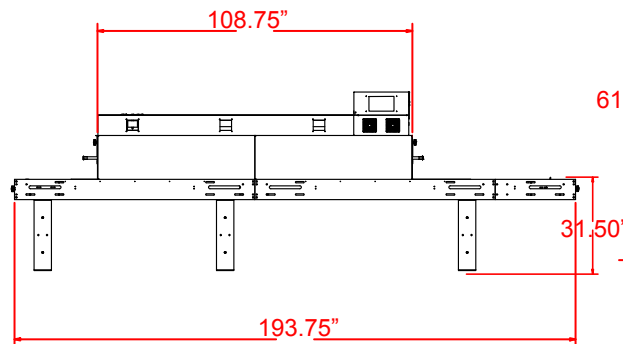

TRX-3609

10" EXHAUST DUCT

TRX-3611

10" EXHAUST DUCT

TRX-3615

10" EXHAUST DUCT

TRX-4811

240V, 76A, 1Ø, 4 line
208V, 44A, 3Ø, 4 line

10" EXHAUST DUCT

TRX-4815

208V, 66A, 3Ø, 4 line

10" EXHAUST DUCT

TRX-6015

208V, 82A, 3Ø, 4 line

10" EXHAUST DUCT