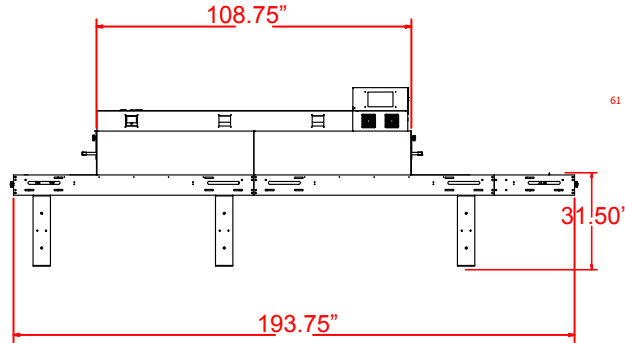

TRX-3609

10" EXHAUST DUCT

TRX-3611

10" EXHAUST DUCT

TRX-3615

10" EXHAUST DUCT

TRX-4811

240V, 76A, 1Ø, 4 line
208V, 44A, 3Ø, 4 line

10" EXHAUST DUCT

TRX-4815

208V, 66A, 3Ø, 4 line

10" EXHAUST DUCT

TRX-6015

208V, 82A, 3Ø, 4 line

10" EXHAUST DUCT