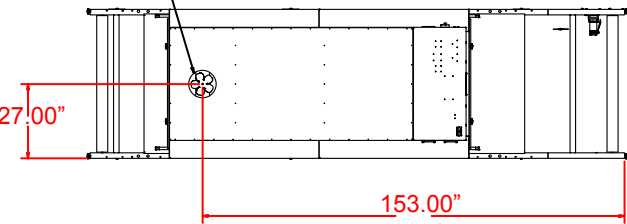

TRX-3609

10" EXHAUST DUCT

TRX-3611

10" EXHAUST DUCT

TRX-3615

10" EXHAUST DUCT

TRX-4811

240V, 76A, 1Ø, 4 line
208V, 44A, 3Ø, 4 line

10" EXHAUST DUCT

TRX-4815

208V, 66A, 3Ø, 4 line

10" EXHAUST DUCT

TRX-6015

208V, 82A, 3Ø, 4 line

10" EXHAUST DUCT