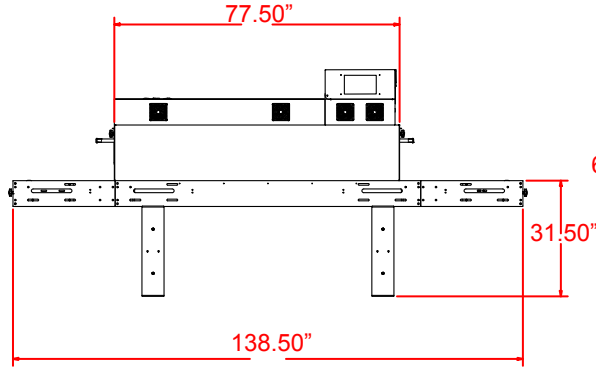

TRX-3609

10" EXHAUST DUCT

TRX-3611

10" EXHAUST DUCT

TRX-3615

10" EXHAUST DUCT

TRX-4811

240V, 76A, 1Ø, 4 line
208V, 44A, 3Ø, 4 line

10" EXHAUST DUCT

TRX-4815

208V, 66A, 3Ø, 4 line

10" EXHAUST DUCT

TRX-6015

208V, 82A, 3Ø, 4 line

10" EXHAUST DUCT