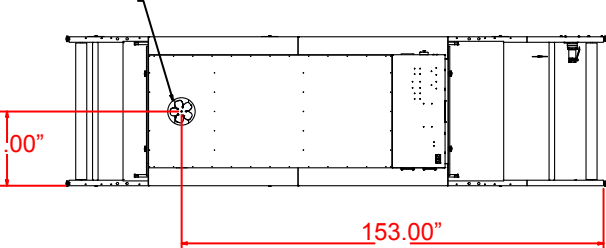

TRX-3609

10" EXHAUST DUCT

TRX-3611

10" EXHAUST DUCT

TRX-3615

10" EXHAUST DUCT

TRX-4811

240V, 76A, 1Ø, 4 line
208V, 44A, 3Ø, 4 line

10" EXHAUST DUCT

TRX-4815

208V, 66A, 3Ø, 4 line

10" EXHAUST DUCT

TRX-6015

208V, 82A, 3Ø, 4 line

10" EXHAUST DUCT