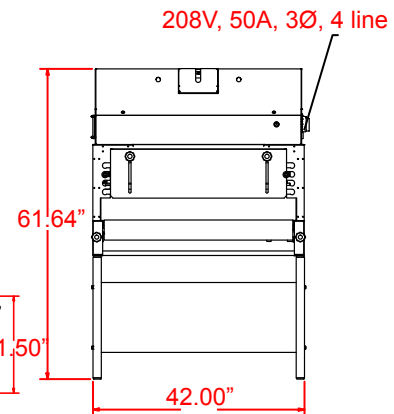

TRX-3609

10" EXHAUST DUCT

TRX-3611

10" EXHAUST DUCT

TRX-3615

10" EXHAUST DUCT

TRX-4811

240V, 76A, 1Ø, 4 line
208V, 44A, 3Ø, 4 line

10" EXHAUST DUCT

TRX-4815

208V, 66A, 3Ø, 4 line

10" EXHAUST DUCT

TRX-6015

208V, 82A, 3Ø, 4 line

10" EXHAUST DUCT