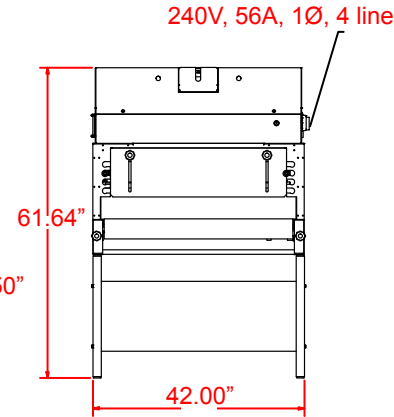

TRX-3609

10" EXHAUST DUCT

TRX-3611

10" EXHAUST DUCT

TRX-3615

10" EXHAUST DUCT

TRX-4811

240V, 76A, 1Ø, 4 line
208V, 44A, 3Ø, 4 line

10" EXHAUST DUCT

TRX-4815

208V, 66A, 3Ø, 4 line

10" EXHAUST DUCT

TRX-6015

208V, 82A, 3Ø, 4 line

10" EXHAUST DUCT