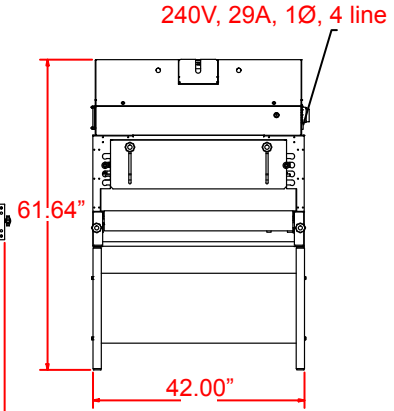

TRX-3609

10" EXHAUST DUCT

TRX-3611

10" EXHAUST DUCT

TRX-3615

10" EXHAUST DUCT

TRX-4811

240V, 76A, 1Ø, 4 line
208V, 44A, 3Ø, 4 line

10" EXHAUST DUCT

TRX-4815

208V, 66A, 3Ø, 4 line

10" EXHAUST DUCT

TRX-6015

208V, 82A, 3Ø, 4 line

10" EXHAUST DUCT