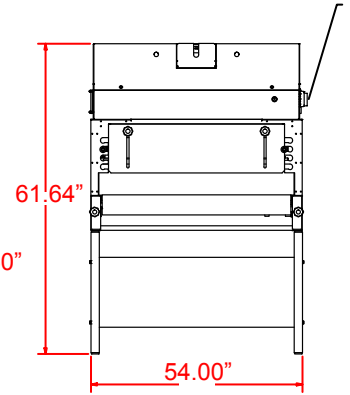

TRX-3609

10" EXHAUST DUCT

TRX-3611

10" EXHAUST DUCT

TRX-3615

10" EXHAUST DUCT

TRX-4811

240V, 76A, 1Ø, 4 line
208V, 44A, 3Ø, 4 line

10" EXHAUST DUCT

TRX-4815

208V, 66A, 3Ø, 4 line

10" EXHAUST DUCT

TRX-6015

208V, 82A, 3Ø, 4 line

10" EXHAUST DUCT