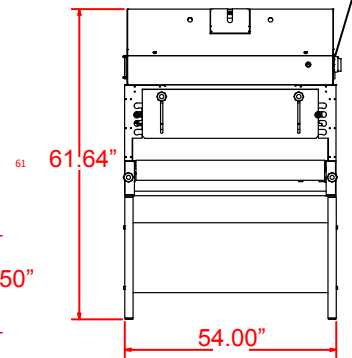

TRX-3609

10" EXHAUST DUCT

TRX-3611

10" EXHAUST DUCT

TRX-3615

10" EXHAUST DUCT

TRX-4811

240V, 76A, 1Ø, 4 line
208V, 44A, 3Ø, 4 line

10" EXHAUST DUCT

TRX-4815

208V, 66A, 3Ø, 4 line

10" EXHAUST DUCT

TRX-6015

208V, 82A, 3Ø, 4 line

10" EXHAUST DUCT